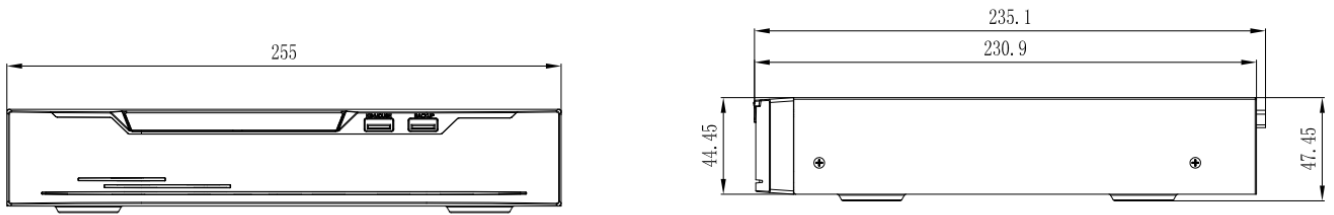

Network Function	HTTP, HTTPS, TCP/IP, IPv4/IPv6, UPnP, UDP, RTSP, SMTP, NTP, DNS, DHCP, P2P, IP Filter, DDNS, 802.1X, SNMP, 3G/4G, PPPoE
Remote Users	8 users
P2P	Support
Interoperability	ONVIF, SDK, CGI
ANR	Support
<b>Interface</b>	
HDD Interface	1 SATA interfaces, up to 12TB capacity for each disk
Network Interface	2 × RJ-45, 10/100 Mbps self-adaptive Ethernet port
HDMI	1
VGA	1
Audio In/Out	1/1
Alarm In/Out	4/1
USB Interface	Front panel: 2 × USB 2.0
Reset Button	On-board reset button
<b>General</b>	
Power Supply	12VDC/3A
Power Consumption	< 15 W (without HDD)
Operating Conditions	-10 °C to 50 °C (14 °F to 122 °F)
Storage Conditions	Less than 90% RH
Certifications	CE/FCC
Dimensions	255 × 235.1 × 47.5 mm (10.04 × 9.26 × 1.87 inch)
Net Weight	0.8 kg (1.76 lb) without HDD

## Dimensions (mm)