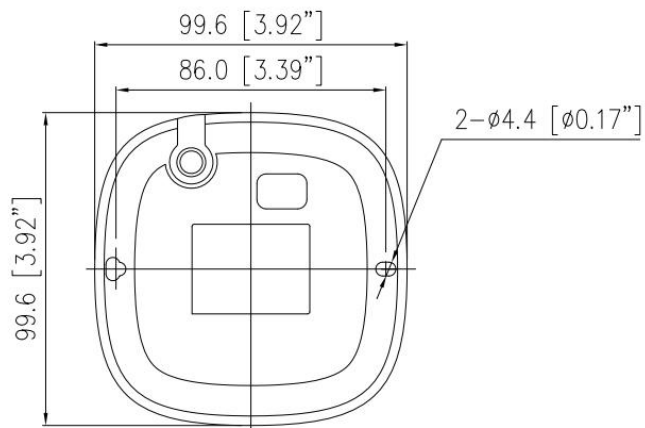

Dimensions (mm)

Accessories

Optional: