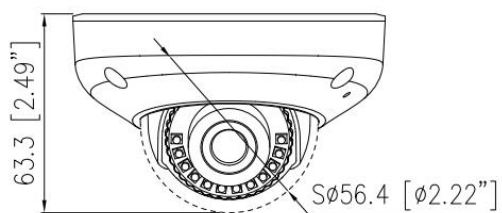

Dimensions (mm)

Accessories

Optional: