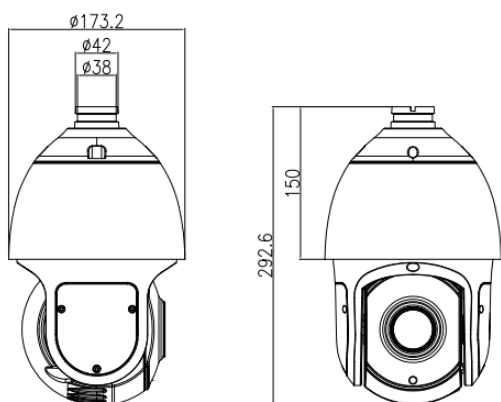

## Key Features

- 1/2.8" progressive scan CMOS
- 30x optical zoom, 16x digital zoom
- Max resolution 5MP(2560×1920) @ 20fps
- Support face, human, vehicle detection and capturing
- Intelligent detection: Perimeter, Single virtual fence, Double virtual fences, Loiter, Converse, Illegal Parking, People counting
- 3D DNR, WDR, ICR, IVS, Defog, Anti-shake
- Auto tracking
- Smart IR distance up to 150 m
- IP66

# Specification

Camera	
Image Sensor	1/2.8" Progressive Scan CMOS
Electronic Shutter	Auto/Manual, 1/5 ~ 1/20,000s
Min. illumination	Color: 0.01 Lux @ (F1.5, AGC ON) B/W: 0.001 Lux, 0 Lux (IR LED ON)
S/N Ratio	55 dB
Day/Night	Auto(ICR)/Day / Night/Timing
Wide Dynamic Range	True WDR 120dB
IR Distance	Smart IR up to 150 m (492.1 ft)
IR On/Off Control	Auto/Manual
Lens	
Focal Length	5.3 ~ 159mm
Max. Aperture	F1.6 ~ F4.3
Angle of View	H: 55° ~ 2.3°, H: 41.6° ~ 1.7°
Optical Zoom	30x
Digital Zoom	16x
Focus Control	Auto/Manual
PTZ	
Pan/Tilt Range	Pan: 0° ~ 360° endless, Tilt: -10° ~ +90°
Manual Control Speed	Pan: 0.1° ~ 180°/s, Tilt: 0.1° ~ 90°/s
Preset Speed	Pan: 180°/s, Tilt: 90°/s
Presets	400
PTZ Mode	6 Track, 12 Scan, 12 Tour (up to 32 presets per tour)
3D Positioning	Support
Power-Off Memory	Support
PTZ Status Display	Support
Idle Motion	Activate Preset/ Scan/ Tour/ Track if there is no command in the specified period
Video	
Max. Resolution	2560(H)×1920(V)
Streaming Capability	3 Streams
Stream/Frame Rate	Stream1: 2560×1920/2048×1536/1280×960 @20fps Stream2: D1/VGA/640×360/CIF/QVGA @ 25/30fps Stream3: VGA/CIF/QVGA @ 25/30fps
Bit Rate Control	CBR/VBR
Bit Rate	Stream1: 200kbps~12Mbps Stream2: 10kbps~6Mbps Stream3: 10kbps~3Mbps
Image Enhancement	HLC/BLC/Anti-shake/Defog /WDR
Noise Reduction	2D/3D DNR
Region of Interest	Off/On (8 Zone, Rectangle)
Motion Detection	Support
Privacy Masking	Support

## Dimensions (mm)