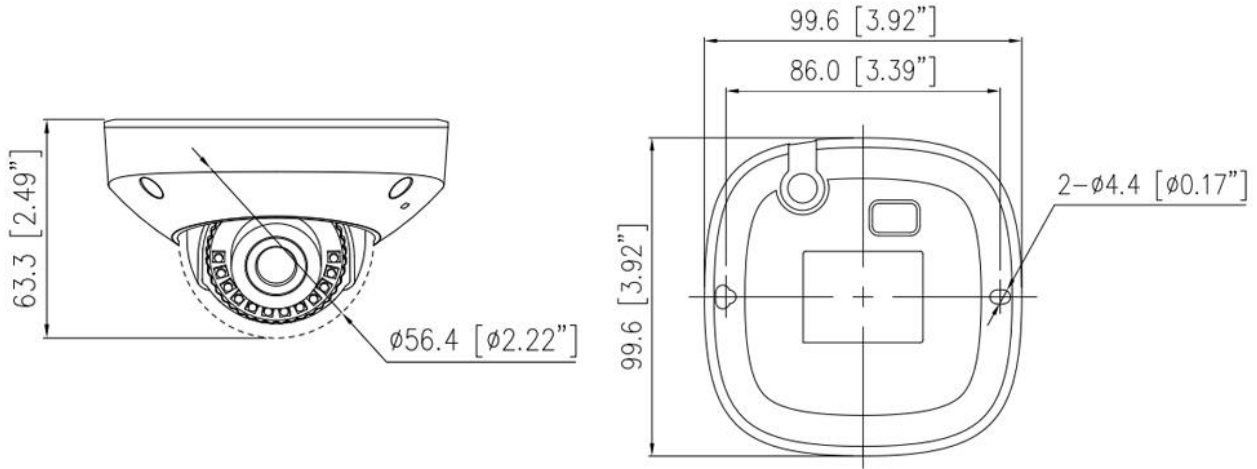

Dimensions (mm)

Accessories

Optional: