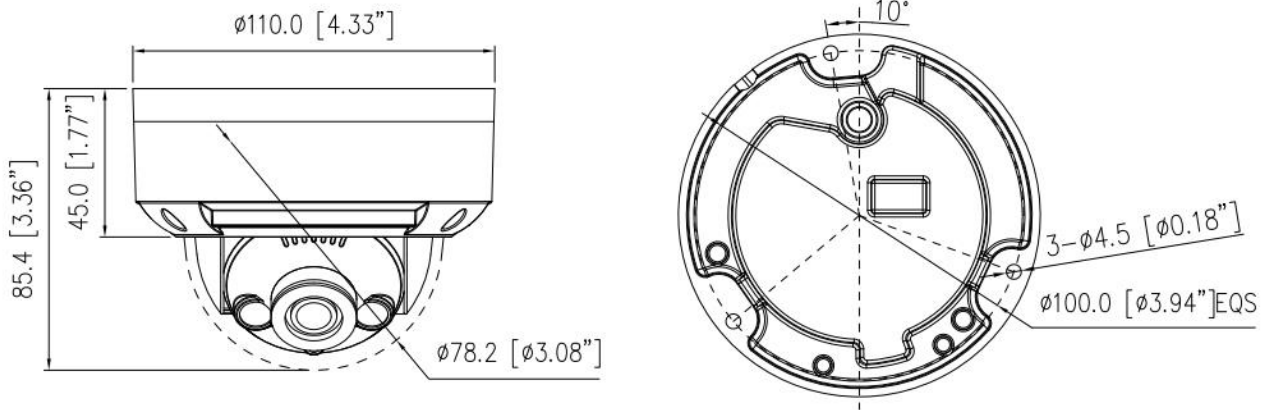

Dimensions (mm)

Accessories

Optional: