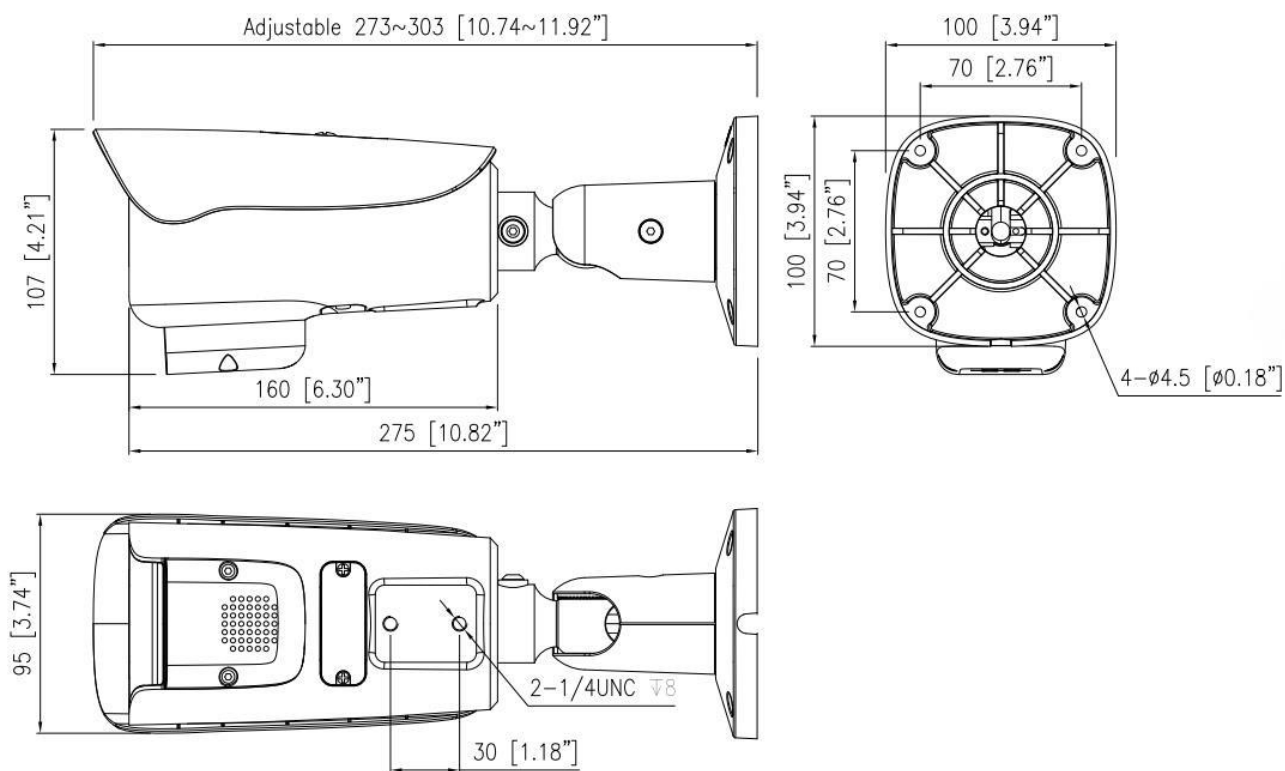

Dimensions (mm)

Accessories

Optional:

SN-CBK649B
Junction Box