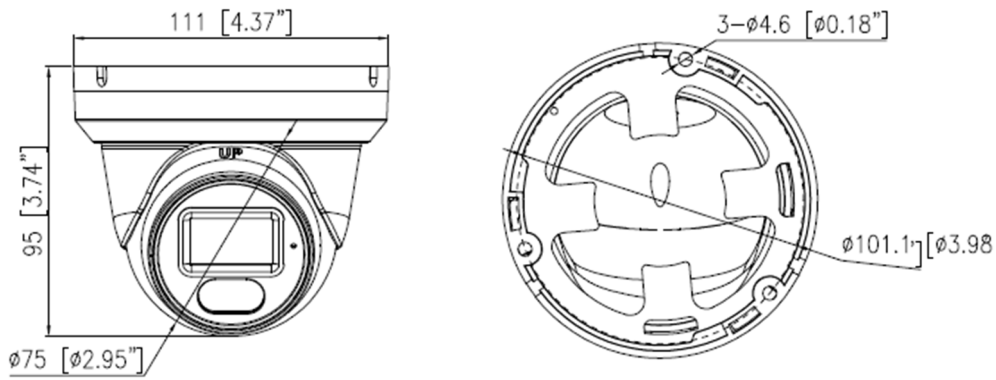

## Key Features

- 1/2.8" progressive scan CMOS
- 2.8mm fixed lens, 4mm optional
- Max resolution 8MP (3840×2160) @20fps
- Support human and vehicle based detection of intrusion, line crossing
- DWDR, 3D DNR, HLC, BLC, Defog
- Built-in warm light, illumination distance up to 30m
- Built-in microphone and SD card slot
- 12V DC/PoE power supply
- IP66

# Specification

Camera	
Image Sensor	1/2.8" Progressive Scan CMOS
Electronic Shutter	Auto/Manual, 1/5 ~ 1/20,000s
Min. illumination	Color: 0.03 Lux @ (F1.0, AGC ON), 0 Lux with light
S/N Ratio	55dB
Day & Night	IR cut filter
Wide Dynamic Range	DWDR
Illumination Distance	Up to 30m (98.4 ft)
Illumination On/Off Control	Auto/Manual
Pan/Tilt/Rotation Range	Pan: 0° ~ 360°, Tilt: 0° ~ 85°, Rotation: 0° ~ 360°
Lens	
Lens Type	Fixed focal
Iris	Fixed Iris
Focal Length	2.8 mm                      4 mm
F Number	F1.0                              F1.0
Angle of View	H: 104.5°, V: 55°              H: 84.5°, V: 46°
Video and Audio	
Max. Resolution	3840(H)×2160(V)
Streaming Capability	2 Streams
Main Stream	3840×2160 @20fps, 2592×1944 @25fps, 2592×1520, 2560×1440, 2304×1296, 1920×1080, 1280×720 @ 25/30fps
Sub Stream	704×576, 640×360, 480×360, 352×288 @ 25/30fps
Bit Rate Control	CBR/VBR
Bit Rate	Main Stream: 512kbps ~ 6144kbps Sub Stream: 128bps ~ 2048kbps
Audio Compression	G.711 (64kbps)
Image	
Image Adjustment	Brightness, Sharpness, Contrast, Saturation
White Balance	Auto/Manual
Mirror	Support
Exposure Mode	Auto/Manual
Day/Night Setting	Auto, Day, Night, Timing
Noise Reduction	2D/3D DNR
Image Enhancement	HLC, BLC, Defog
Wide Dynamic Range	DWDR
Privacy Masking	Support

## Dimensions (mm)