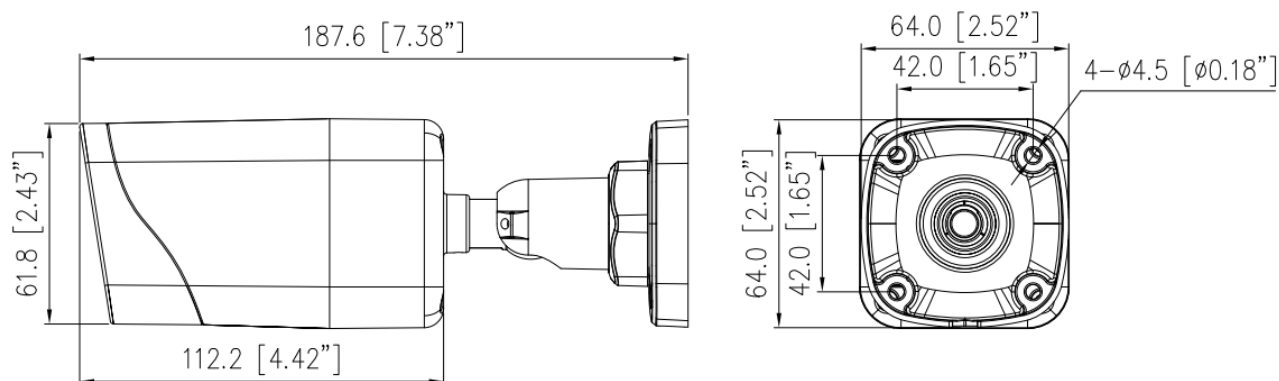

Dimensions (mm)

Accessories

Optional: